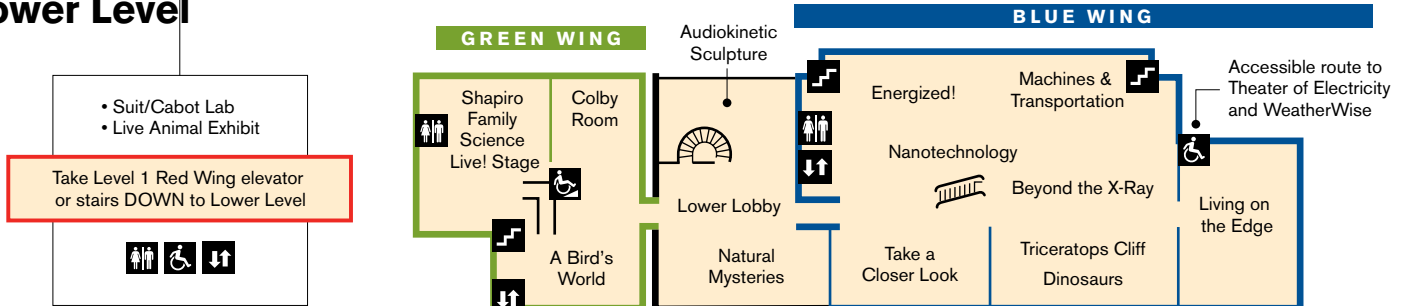

L2 Level 2

L1 Level 1

LL Lower Level

INFO
Level 1

Accessibility Services

Lost & Found (or call 617-589-0319)

First Aid and other emergencies

Lost Children: instruct children to report here

Foreign Language Guides

Wheelchairs, Electric Scooters,

Strollers, Private Nursing Area access

↑↓ Elevator

↕ Stairwell

♿ Restrooms

♿ Accessible

☑ Coatroom & Lockers