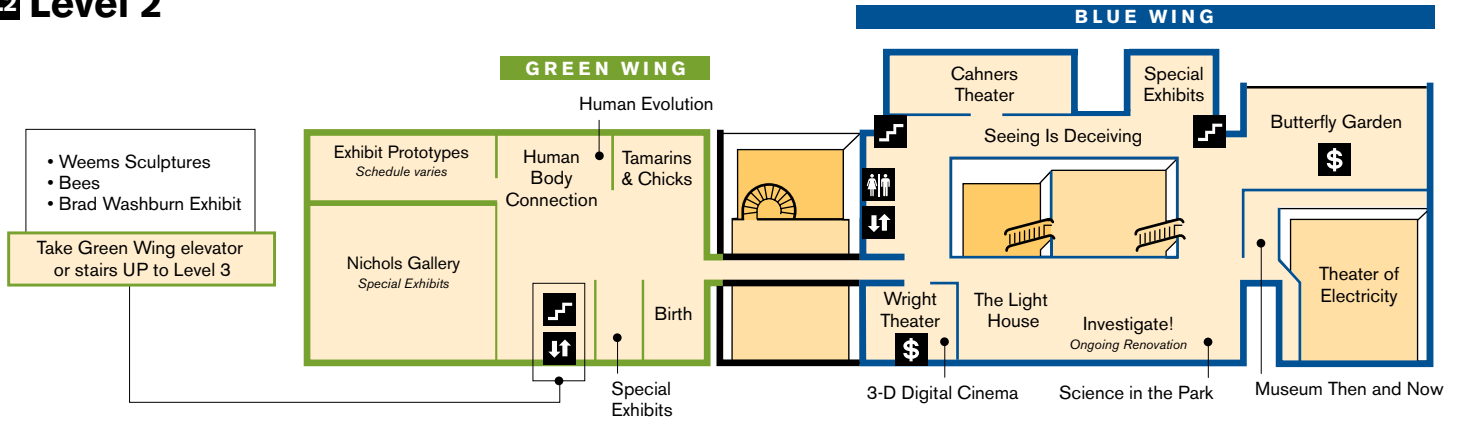

L2 Level 2

L1 Level 1

LL Lower Level

INFO
Level 1

Accessibility Services

Lost & Found (or call 617-589-0319)

First Aid and other emergencies

Lost Children: instruct children to report here

Lightning!

Indoor bolts spark explorations into lightning, electric charge, and storm safety. 20 min
LOCATION: Theater of Electricity, Blue Wing 

Live Animal

Learn about nature from the scaly, furry, and feathered residents of our Live Animal Center. 20 min
LOCATION: Shapiro Family Science Live! Stage, Green Wing 

Mind Games & Optical Illusions

See the world the way it really *isn't*, and investigate how our senses trick us. 30 min
LOCATION: Cahners Theater, Blue Wing 

MONDAY – FRIDAY

Excludes Holidays and School Vacations (dates listed at left)

Science Live!

A rotating schedule of live scientific discovery. 20 min
LOCATION: Shapiro Family Science Live! Stage, Green Wing 

Science Snapshot

Take a closer look at the latest in science and technology in our lives. 20 min
LOCATION: Gordon Current Science & Technology Center, Blue Wing 