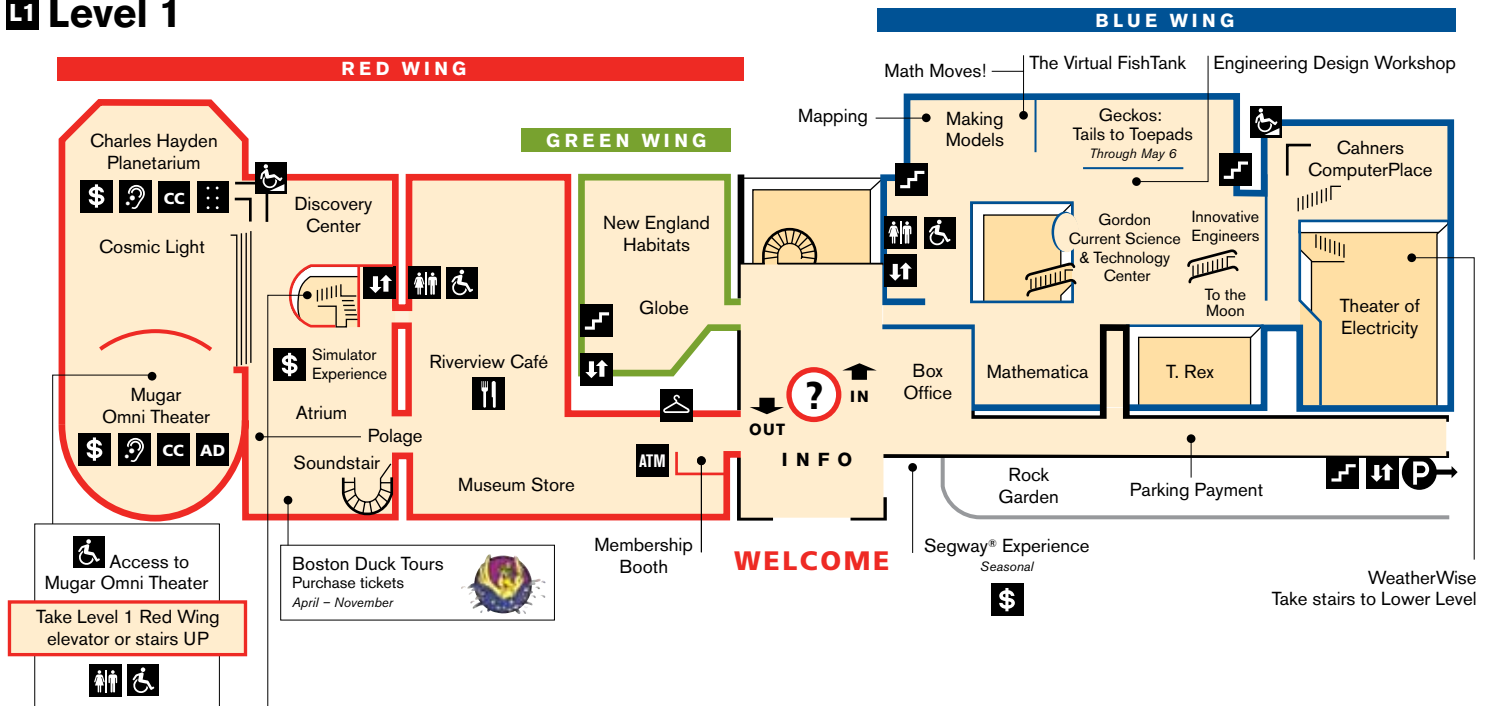

L2 Level 2

L1 Level 1

LL Lower Level

INFO
Level 1

Accessibility Services

Lost & Found (or call 617-589-0319)

First Aid and other emergencies

Lost Children: instruct children to report here

Lightning!

Indoor bolts spark explorations into lightning, electric charge, and storm safety. 20 min
LOCATION: Theater of Electricity, Blue Wing 

Live Animal

Learn about nature from the scaly, furry, and feathered residents of our Live Animal Center. 20 min
LOCATION: Shapiro Family Science Live! Stage, Green Wing 

Mind Games & Optical Illusions

See the world the way it really *isn't*, and investigate how our senses trick us. 30 min
LOCATION: Cahners Theater, Blue Wing 

MONDAY – FRIDAY

Excludes Holidays and School Vacations (dates listed at left)

Science Live!

A rotating schedule of live scientific discovery. 20 min
LOCATION: Shapiro Family Science Live! Stage, Green Wing 

Science Snapshot

Take a closer look at the latest in science and technology in our lives. 20 min
LOCATION: Gordon Current Science & Technology Center, Blue Wing 